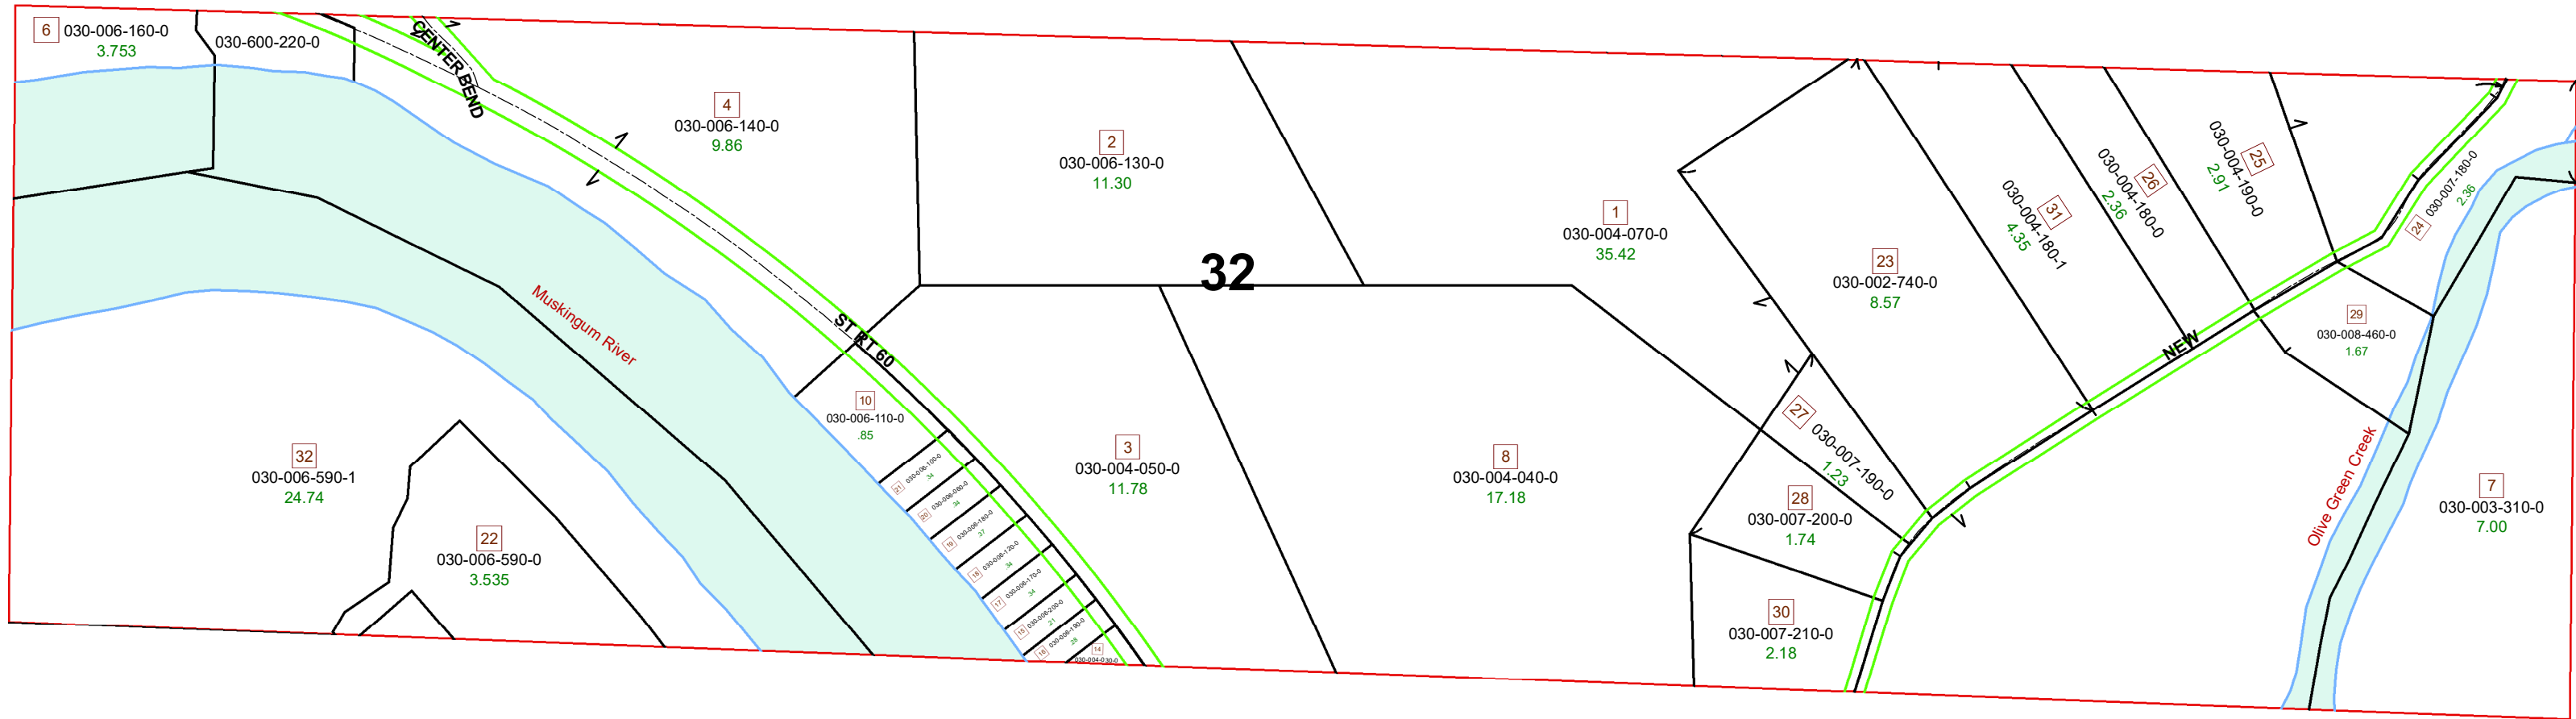

CENTER TOWNSHIP FRACTION 32 R10- TWP 6 MORGAN COUNTY, OH

PIN	VOL	PAGE	Owner	LegalDescr	Acres
030-006-160-0	OR227	557	ADKINS TIMBER PRODUCTS INC	R10 T06 S00 FR 32 S	3.753
030-007-210-0	OR232	983	CLARK DOUGLAS C	R10 T06 S00 FR 32 S	2.187
030-007-200-0	OR232	983	CLARK DOUGLAS C	R10 T06 S00 FR 32 S	1.74
030-007-190-0	OR232	983	CLARK DOUGLAS C	R10 T06 S00 FR 32 S	1.23
030-002-740-0	OR167	687	HICKERSON GABRIEL J & HEATHER ZETTE	R10 T06 S32 SD 23 S	8.57
030-004-180-1	OR99	769	HILL JOSHUA M	R10 T6 S00 FR 32 SD	4.356
030-004-030-0	OR219	262	HOERNLEIN CHESTER L	R10 T06 S00 FR 32 S	0.073
030-004-040-0	OR212	595	HOSKINSON DONNA P	R10 T06 S00 FR 32 S	17.183
030-004-050-0	OR212	595	HOSKINSON DONNA P	R10 T06 S00 FR 32 S	11.787
030-004-070-0	OR212	595	HOSKINSON DONNA P	R10 T06 S00 FR 32 S	35.422
030-003-310-0	D.V 132	407	HUCK DENNIS A	R10 T06 S00 FR 32 S	7
030-006-590-1	OR222	93	MUSKINGUM RIVER DEVELOPMENT LLC	R10 T06 S00 SD 32 F	24.74
030-006-190-0	OR219	3123	OHIO FRANKLIN REALTY LLC	R10 T06 S00 MC 04	0.28
030-006-200-0	OR219	3123	OHIO FRANKLIN REALTY LLC	JUDD MC 4 SD 15	0.21
030-006-170-0	OR219	3123	OHIO FRANKLIN REALTY LLC	R10 T06 S00 FR 32 S	0.34
030-006-120-0	OR219	3123	OHIO FRANKLIN REALTY LLC	R10 T06 S00 FR 32 S	0.34
030-006-180-0	OR219	3123	OHIO FRANKLIN REALTY LLC	R10 T06 S00 FR 32 S	0.37
030-006-060-0	OR219	3123	OHIO FRANKLIN REALTY LLC	R10 T06 S32 SD 20 S	0.34
030-006-100-0	OR219	3123	OHIO FRANKLIN REALTY LLC	R10 T06 S00 FR 32 S	0.34
030-006-110-0	OR219	3123	OHIO FRANKLIN REALTY LLC	R10 T06 S00 FR 32 S	0.85
030-006-130-0	OR217	2472	OHIO POWER COMPANY ATTN: TAX DEPT	R10 T06 S00 FR 32 S	11.3
030-006-140-0	OR217	2472	OHIO POWER COMPANY ATTN: TAX DEPT	R10 T06 S00 FR 32 S	9.86

PIN	VOL	PAGE	Owner	LegalDescr	Acres
030-006-590-0	OR217	2472	OHIO POWER COMPANY ATTN: TAX DEPT	R10 T06 S00 FR 32 S	3.535
030-007-180-0	OR135	76	POLLOCK TERRY L & JOLINDA L	R10 T06 S00 FR 32 S	2.36
030-008-460-0	OR71	122	POLLOCK TERRY L & JOLINDA L TRUSTEE	R10 T06 S00 FR 32 S	1.678
030-004-190-0	OR71	122	POLLOCK TERRY L & JOLINDA L TRUSTEE	R10 T06 S00 FR 32 S	2.91
030-004-180-0	OR71	122	POLLOCK TERRY L & JOLINDA L TRUSTEE	R10 T06 S00 FR 32 S	2.364
030-600-220-0			STATE OF OHIO (PARK)	R10 T06 S32 LOT 9	0

Boundaries

--- RoadCenterlines_ft   --- Hydro   --- Parcels

--- Lot

--- Parcel

--- Hidden   --- ROW

--- Sections